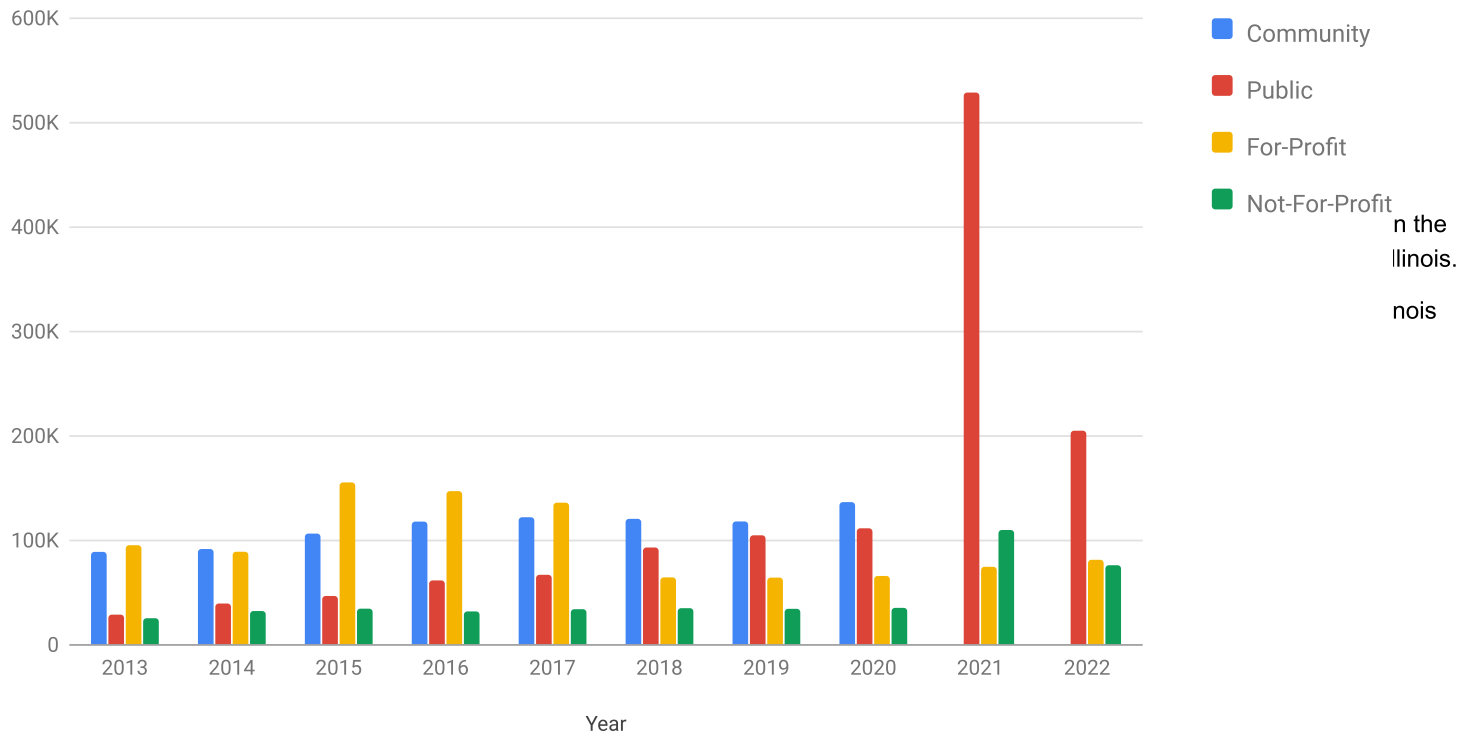

University of Illinois at Urbana-Champaign (88,633) from the public universities.

DeVry University (81,554) from the Private For-Profit Universities.

DePaul University (26,402) from the Private Not-For-Profit Universities.

Enrollments in Online Courses

2013 - 2022

Table 1
Distance Education Enrollments
at Illinois Colleges and Universities
by Delivery Mode
Spring Term 2022

| Delivery Mode | # of Enrollments | % of Total |
|----------------|------------------|----------------|
| Internet | 314,416 | 85.35% |
| Blended | 51,005 | 13.85% |
| Interactive TV | 2,964 | 0.80% |
| Correspondence | 2 | 0.00% |
| Total | 368,387 | 100.00% |