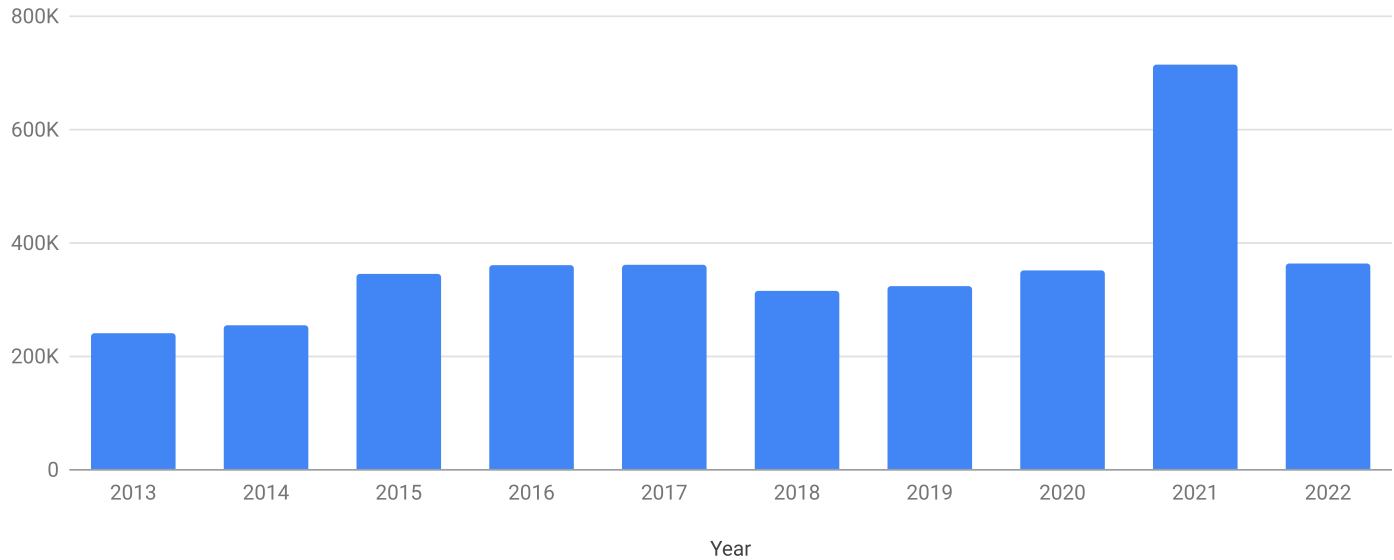

Enrollments in Online Courses

2013 - 2022

Independent Not-For-Profit Colleges and Universities

Independent not-for-profit colleges and universities reported **77,140** enrollments, accounting for **20.94%** of all online course enrollments.

Institutions With the Largest Online Enrollments

The Illinois institutions reporting the largest online course enrollments during the **Spring 2022** term in each sector of higher education in Illinois were:

University of Illinois at Urbana-Champaign (88,633) from the public universities.

DeVry University (81,554) from the Private For-Profit Universities.

DePaul University (26,402) from the Private Not-For-Profit Universities.